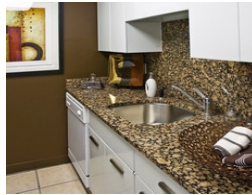

Avalon Prudential | Boston | MA | 02199

Avalon at Prudential Centre is located in Boston's Back Bay. It offers residents an escape from the routine of everyday life. Residents will enjoy superior amenities including a private community room & courtyard, on-site retail shopping and a 24-hour full service concierge. Thoughtfully designed floor plans, premier views, convenient services and the best that Boston has to offer right at your doorstep make your life at Avalon at Prudential Centre ...Time Well Spent.

Building Amenities & Neighborhood:

- + Modern kitchen appliances, granite countertop
- + Spectacular views
- + Pet friendly
- + 24-Hour Doorman/Concierge
- + Parking garage available
- + Private terrace
- + Private community room and courtyard.
- + Underground access to supermarket and retail shopping.
- + Housekeeping service available.
- + Spectacular views
- + Exclusive resident events.

Apartment Features:

- + Fully furnished
- + Hotel Style Linen
- + Twice a month housekeeping
- + Unlimited phone service
- + High Speed internet
- + Washer/Dryer
- + LCD Cable TV and DVD player
- + Utilities included *

ALLCITY Corporate Housing

PH: 646-701-0090

FAX: 201-221-7777

E-mail:

sales@allcitycorporatehousing.com

www.ALLCITYcorporatehousing.com

.....*You're already home !*

NEW YORK - JERSEY CITY - STAMFORD - BOSTON - WASHINGTON DC - VIRGINIA
MIAMI - CHICAGO - LOS ANGELES - SAN FRANCISCO - HOUSTON - DALLAS